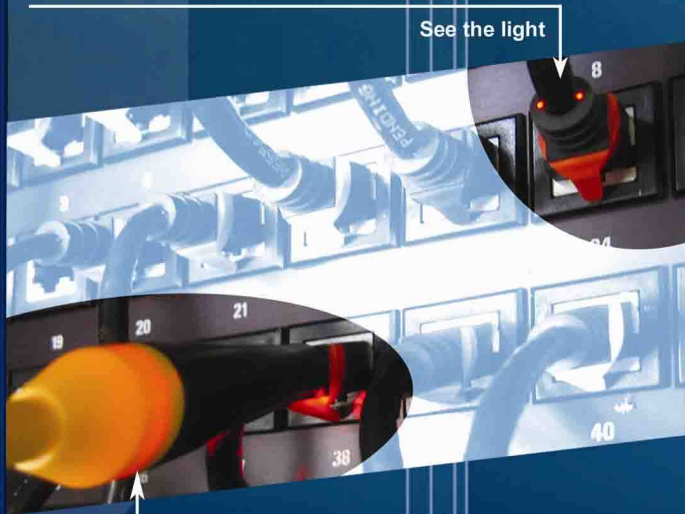

PatchSee®

" intelligent patch cord "

Quickly identify the end of the patch cord

... thanks to the light injected at the other end

More than 1.5 million users ...
... worldwide

Patent pending

PatchSee® : the strong link for networks

PCI-6Patch

For high density panels or active equipments - advanced technology ready for Cat6A 10Gbit/s standard ratification

DirectPatch

For communication rooms and/or temporary installations - long length patch cords tested for Channel 6 standard compliance