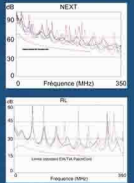

Quality + Innovation = Performance

Garantee

All patch cords are compliant to the standard specifications TIA/EIA - 568 - B.2 - 1 and ISO/IEC for Category 5e and 6

Test

All patch cords are individually tested to deliver quality, performance and compliance to the standard

25 years warranty

Guaranteed for all integrated Channel 6 patch cords on all manufacturers cabling systems (interoperability)

PatchSee® 29 Porte du Grand Lyon - 01700 Neyron (Lyon) - France
Tel. +33 (0)4 72 01 10 13 - Fax +33 (0)4 72 01 10 08 - info@patchsee.com

PatchSee®

Public Price 2005
EURO (€) exc. VAT

Patch cords

Class6Patch : Cat.6 UTP or FTP RJ45 patch cords

	Length		Qty / PatchBox	P/N	Public Price Unit		Length		Qty / PatchBox	P/N	Public Price Unit
	M.	Feet					M.	Feet			
UTP	0,6	2	12	6-U/2	5,0	FTP	0,6	2	12	6-F/2	7,0
	0,9	3	12	6-U/3	5,3		0,9	3	12	6-F/3	7,4
	1,2	4	12	6-U/4	5,6		1,2	4	12	6-F/4	7,8
	1,5	5	12	6-U/5	5,9		1,5	5	12	6-F/5	8,2
	1,8	6	12	6-U/6	6,2		1,8	6	12	6-F/6	8,6
	2,1	7	12	6-U/7	6,5		2,1	7	12	6-F/7	9,0
	2,4	8	12	6-U/8	6,8		2,4	8	12	6-F/8	9,4
	2,7	9	6	6-U/9	7,1		2,7	9	6	6-F/9	9,8
	3,1	10	6	6-U/10	7,4		3,1	10	6	6-F/10	10,2
	4,0	13	6	6-U/13	8,3		4,0	13	6	6-F/13	11,4
4,9	16	6	6-U/16	9,2	4,9	16	6	6-F/16	12,6		

BasicPatch : Cat.5e UTP or FTP RJ45 patch cords

	Length		Qty / Box	P/N	Public Price Unit		Length		Qty / Box	P/N	Public Price Unit
	M.	Feet					M.	Feet			
UTP	0,6	2	240	U/2	3,0	FTP	0,6	2	240	F/2	4,0
	1,2	4	204	U/4	3,6		1,2	4	204	F/4	4,6
	1,5	5	144	U/5	3,8		1,5	5	144	F/5	4,9
	2,1	7	120	U/7	4,2		2,1	7	120	F/7	5,4
	3,1	10	96	U/10	4,8		3,1	10	96	F/10	6,1
	4,9	16	60	U/16	6,0		4,9	16	60	F/16	7,6

Please note : available in packs of 12 patch cords from distributors and resellers

PhonePatch : RJ45 2 pair patch cords (36-45) for PABX application only

	Length		Qty / pack	P/N	Public Price Unit
	M.	Feet			
UTP	2,1	7	12	2P-U/7	2,9
	3,1	10	12	2P-U/10	3,4
	4,9	16	12	2P-U/16	4,4

PCI-6Patch : Cat.6 UTP or FTP RJ45 patch cords for high density panels (PCI : Patchsee Connector Insert)

	Length		Qty / PatchBox	P/N	Public Price Unit		Length		Qty / PatchBox	P/N	Public Price Unit
	M.	Feet					M.	Feet			
UTP	0,6	2	12	PCI6-U/2	5,7	FTP	0,6	2	12	PCI6-F/2	7,9
	0,9	3	12	PCI6-U/3	6,0		0,9	3	12	PCI6-F/3	8,3
	1,2	4	12	PCI6-U/4	6,3		1,2	4	12	PCI6-F/4	8,7
	1,5	5	12	PCI6-U/5	6,7		1,5	5	12	PCI6-F/5	9,2
	1,8	6	12	PCI6-U/6	7,0		1,8	6	12	PCI6-F/6	9,6
	2,1	7	12	PCI6-U/7	7,3		2,1	7	12	PCI6-F/7	10,0
	2,4	8	12	PCI6-U/8	7,7		2,4	8	12	PCI6-F/8	10,5
	2,7	9	6	PCI6-U/9	8,0		2,7	9	6	PCI6-F/9	11,0
	3,1	10	6	PCI6-U/10	8,3		3,1	10	6	PCI6-F/10	11,4
	4,0	13	6	PCI6-U/13	9,3		4,0	13	6	PCI6-F/13	12,7
4,9	16	6	PCI6-U/16	10,3	4,9	16	6	PCI6-F/16	14,1		

Please note : Class6Patch & PCI-6Patch are dispatched by 6 or 12 units per PatchBox (carton box designed for easy storage and inventory)

DirectPatch : Cat.6 UTP or FTP RJ45 long length cables

	Length		Qty / pack	P/N	Public Price Unit		Length		Qty / pack	P/N	Public Price Unit
	M.	Feet					M.	Feet			
UTP	6,1	20	1	DP-U/20	13,0	FTP	6,1	20	1	DP-F/20	16,5
	9,7	26	1	DP-U/26	15,0		9,7	26	1	DP-F/26	19,5
	12,2	40	1	DP-U/40	20,0		12,2	40	1	DP-F/40	26,5
	15,2	50	1	DP-U/50	23,0		15,2	50	1	DP-F/50	31,5

* DirectPatch cables are available up to 50 m on request