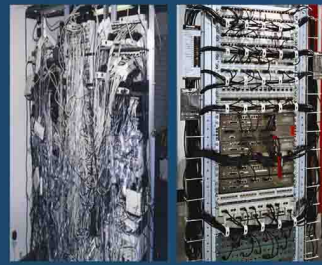

PatchSee®

" intelligent patch cord "

Quickly identify the end of the patch cord

... thanks to the light injected at the other end

More than 1.5 million users ...
... worldwide

Patent pending

PatchSee® : the strong link for networks

PCI-6Patch

For high density panels or active equipments - advanced technology ready for Cat6A 10Gbit/s standard ratification

DirectPatch

For communication rooms and/or temporary installations - long length patch cords tested for Channel 6 standard compliance

PatchGrip

Tie cables up without stressing the sheath - easy use by unrolling the pre-cut strips (reusable)

Quality + Innovation = Performance

Garantee

All patch cords are compliant to the standard specifications TIA/EIA - 568 - B.2 - 1 and ISO/IEC for Category 5e and 6